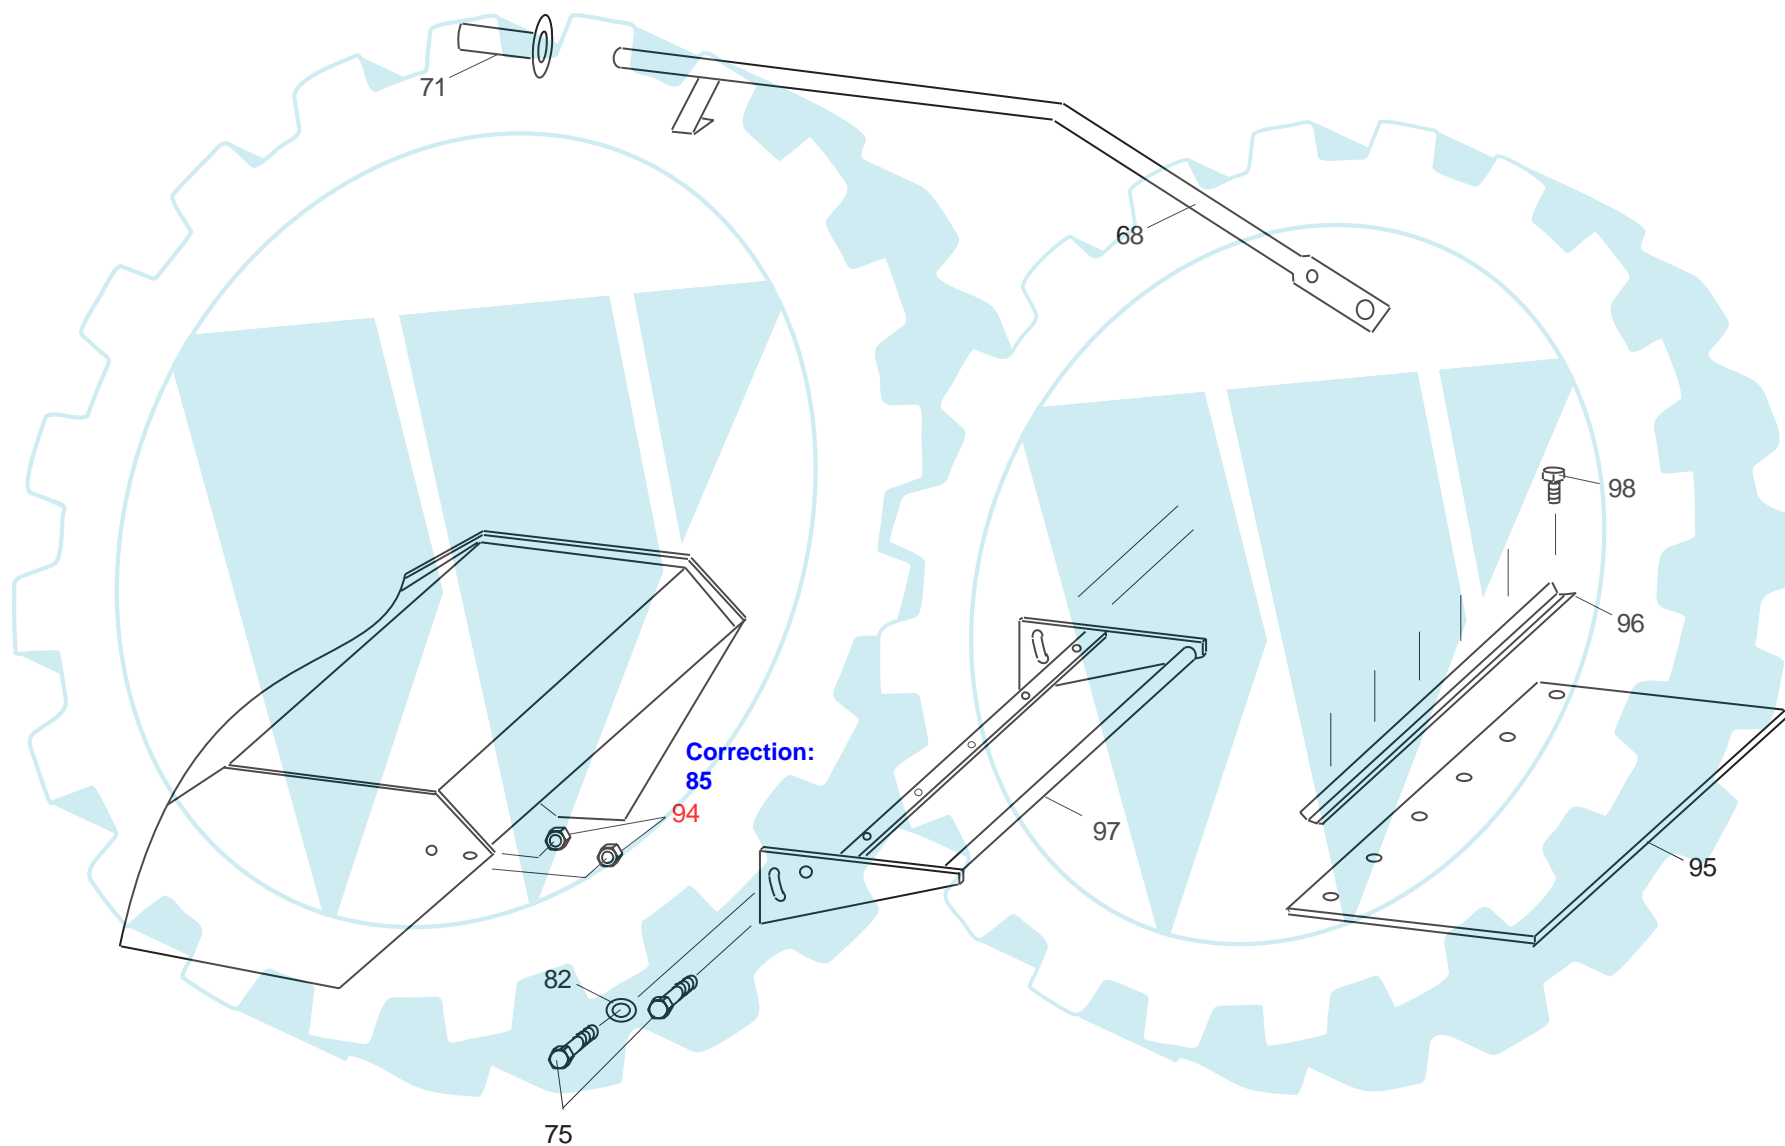

953 51 61-01

T-20406

953 51 61-01 Street Brush for tractors

Pos	Part number	Part name	Qty	Pos	Part number	Part name	Qty
1	531 02 11-16	Frame	1	54	531 02 11-36	Collar	1
2	531 02 11-17	Weldment	1	55	531 02 11-37	Washer	8
3	531 00 51-52	Roller Shaft	1	56	531 00 52-61	Pulley	2
4	531 00 51-53	Brush Ring	26	57	531 00 51-97	Collar	5
5	531 00 51-54	Collar, Plastic	25	58	531 02 11-38	Bearing	8
6	531 00 51-55	Flange	1	59	531 00 51-98	Circlip	3
7	531 00 51-08	Bearing, Flange	2	60	531 00 52-89	Collar	1
8	531 00 51-57	Chain Tightener	1	61	531 00 52-90	Collar	1
9	531 00 51-58	Chain Wheel	1	62	531 00 52-83	Support	1
10	531 02 11-18	Collar	1	63	531 00 52-85	Guide, Belt	2
11	531 02 11-51	Circlip	1	64	531 00 52-86	Collar	2
12	531 00 51-60	Chain Wheel	1	65	531 02 11-39	Pulley	1
13	531 00 51-61	Drive Shaft	1	66	531 02 11-40	Screw	1
14	531 00 52-20	Key	1	67	531 00 52-65	Collar	1
15	531 02 11-19	Frame	1	68	531 02 11-41	Weldment, Lift	1
16	531 02 11-20	Belt Guard	1	69	531 02 11-42	Nut	1
17	531 02 11-21	Chain Guard	1	70	531 02 11-43	V-Belt	1
18	531 02 11-22	Chain Wheel	1	71	531 00 51-41	Grip	1
19	531 00 51-67	Support Shaft, Wheel	2	72	531 00 52-12	Screw	2
20	531 02 11-23	Screw, Special	1	73	531 02 11-44	Screw	3
21	531 00 51-69	Bushing, Plastic	2	74	531 02 11-45	Washer	2
22	531 00 51-70	Support, Wheel	2	75	531 02 11-46	Screw	4
23	531 00 51-71	Pin, Split	2	76	531 00 52-91	Screw, Lock	1
24	531 00 51-72	Support Wheel	2	77	531 02 11-47	Washer	2
25	531 00 51-73	Guard, Support Wheel	4	78	531 02 11-48	Nut, Lock	2
26	531 02 11-24	Drive Chain	1	79	531 02 11-49	Screw	1
27	531 00 51-75	Pulley	1	80	531 02 11-82	Side Plate, Left	1
28	531 00 51-76	Circlip	1	81	531 02 11-83	Side Plate, Right	1
29	531 00 51-12	Bearing	1	82	531 02 11-84	Washer	11
30	531 00 51-77	Screw	2	83	531 00 52-15	Collar	2
31	531 00 51-78	Pin	1	84	531 02 11-85	Washer	1
32	531 00 51-79	Universal Joint	1	87	531 00 52-16	Pin, Spring	4
33	531 00 51-80	Guard, Drive Shaft	1	88	531 00 52-17	Pin Set	2
34	531 00 51-81	Bearing	1	89	531 02 11-74	Screw	1
35	531 00 51-82	Clamp	1	91	531 02 11-86	Washer	1
36	531 00 51-83	Support	1	92	531 02 11-87	Circlip	1
37	531 02 11-10	Support, Lift	1	93	531 02 11-88	Bearing	2
38	531 02 11-04	Weldment, Lift	1	94	531 00 52-21	Shaft	1
39	531 02 11-26	Lever	1	95	531 00 52-27	Rubber	1
40	531 02 11-27	Screw	3	96	531 00 52-29	Plate	1
41	531 02 11-28	Screw	7	97	531 00 52-26	Frame	1
42	531 02 11-29	Nut	6	98	531 00 52-28	Screw	6
43	531 02 11-30	Nut, Lock	12	99	531 00 51-66	Pulley	1
44	531 02 11-31	Screw	2	100	531 02 11-90	Drive Chain	1
45	531 00 51-87	Screw, Special	1	101	531 02 12-33	Decal	1
46	531 02 11-32	Nut	4	102	531 02 12-34	Decal, Street Brush	1
47	531 00 51-92	Shaft	2	103	531 02 11-10	Support, Lift	1
48	531 00 52-80	Belt Tightener	1	104	531 02 12-45	Mounting Plate	1
49	531 00 52-03	Spring	1	105	531 02 12-46	Mounting Plate	1
50	531 02 11-33	Screw	1	106	531 02 11-72	Screw (carriage bolt)	2
51	531 02 11-34	Shaft	2	107	531 02 12-68	Spring	1
52	531 00 51-43	Pin, Spring	3	108	531 02 12-70	Kit for cable clutch	0
53	531 02 11-35	Collar	1	85	531 02 12-19	Nut, Lock	4