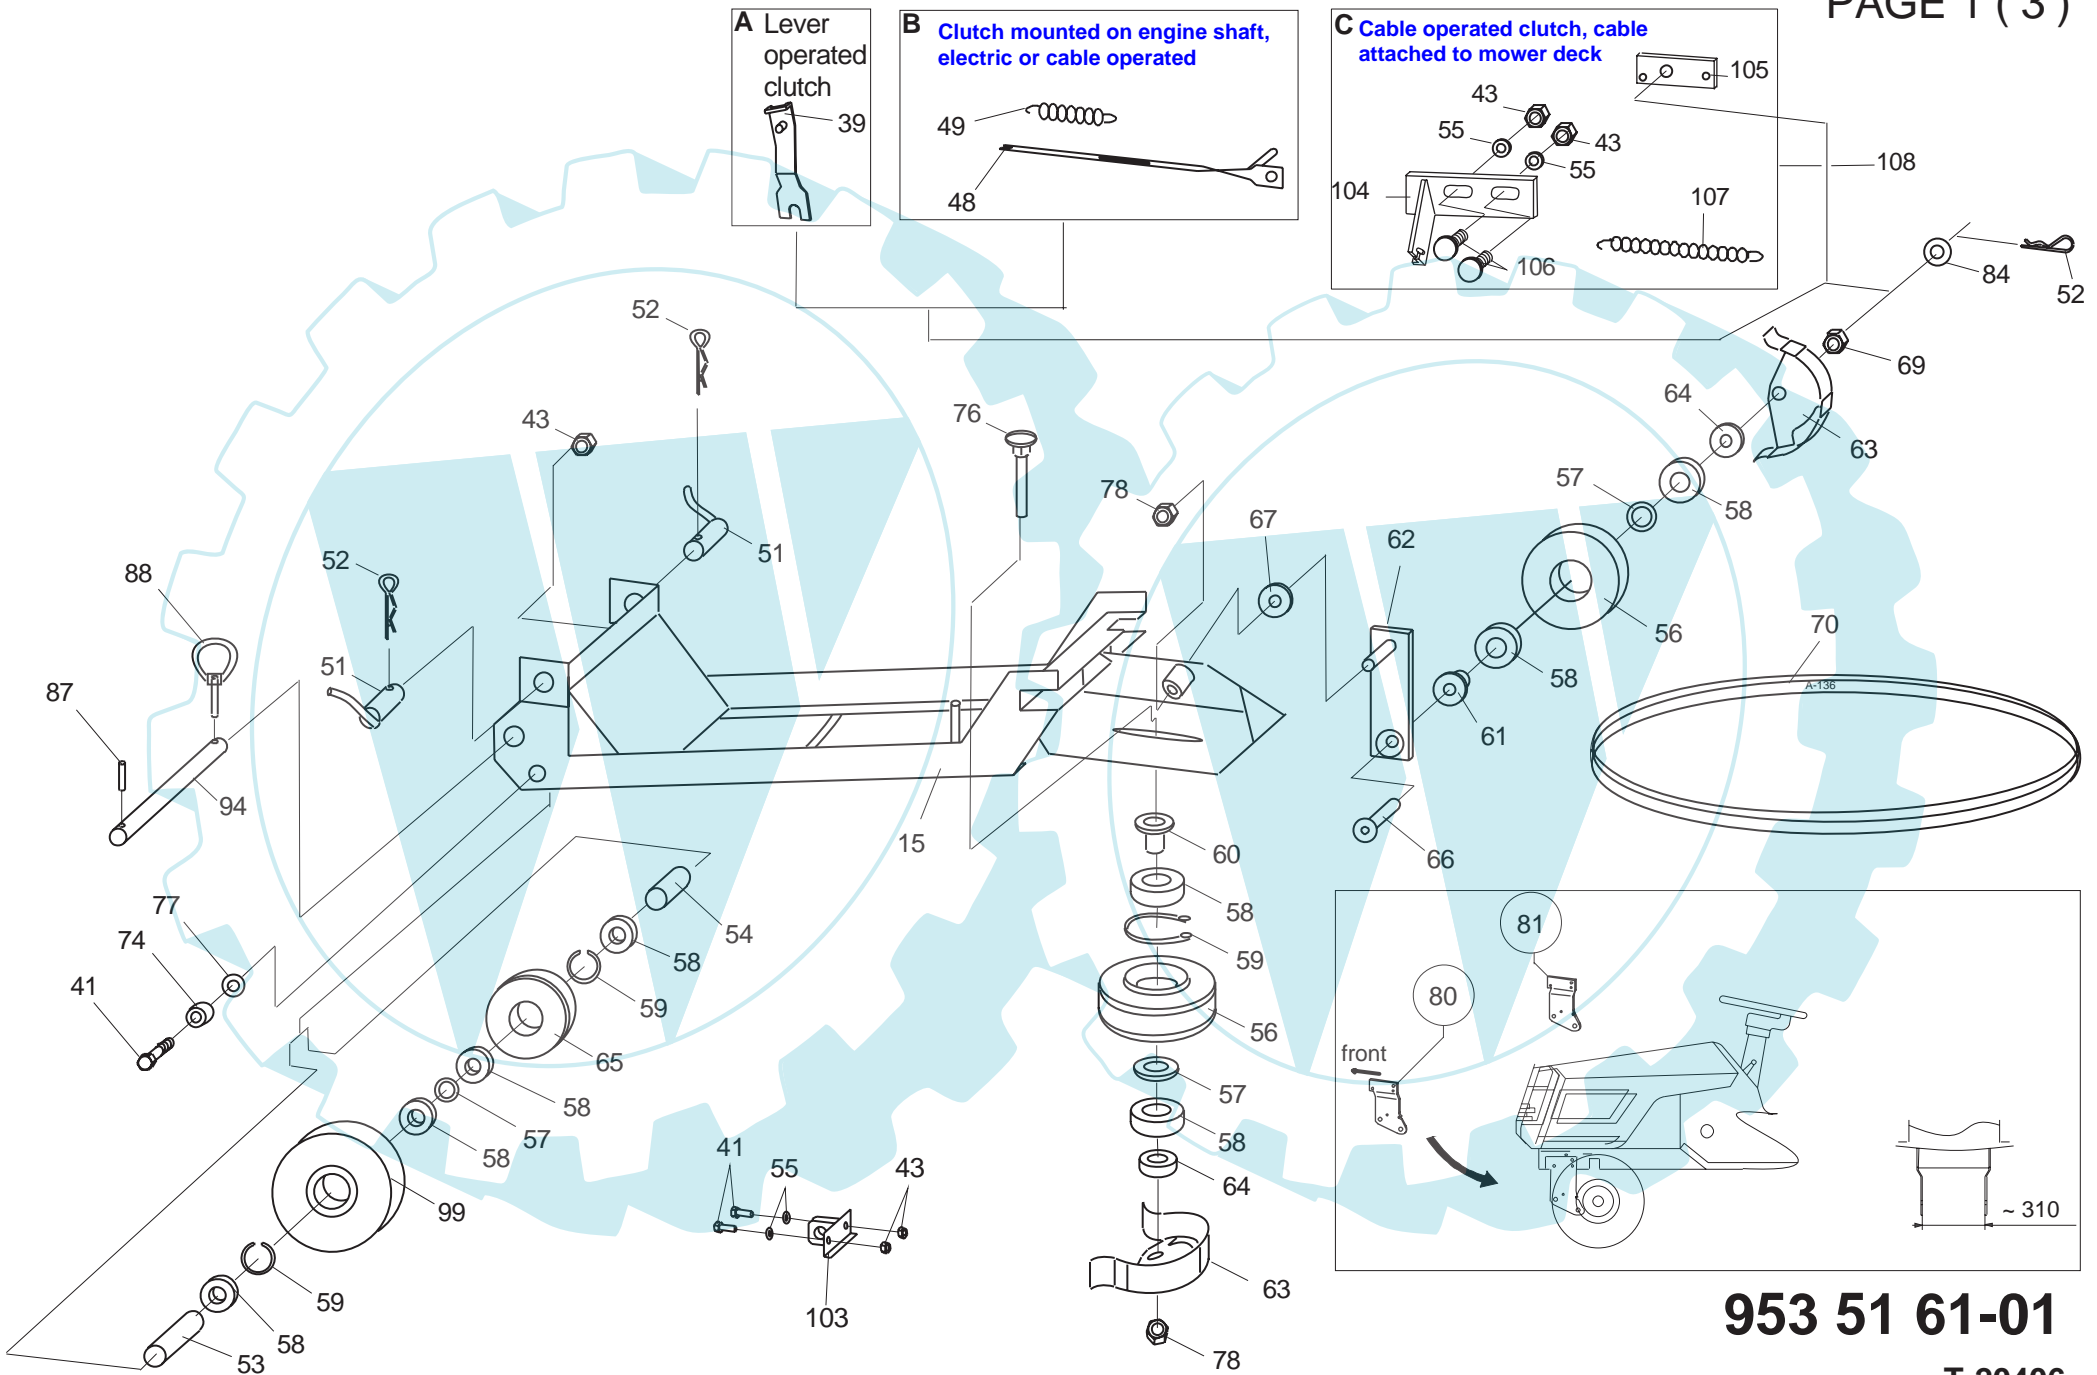

953 51 61-01

T-20406